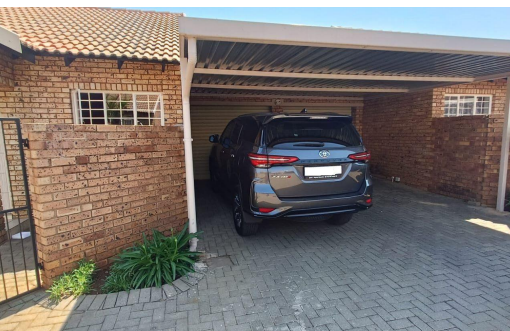

 3

 2

 2

R1,480,000

Townhouse For Sale in Annlin

FLOOR SIZE	152m ²	GARAGES	2
BEDROOMS	3	PARKINGS	2
BATHROOMS	2	FLATLETS	-
KITCHENS	1	DOMESTIC ACCOM.	-
LOUNGES	1	POOL	Yes
DINING ROOMS	1	PETS ALLOWED	Yes
STUDIES	-		