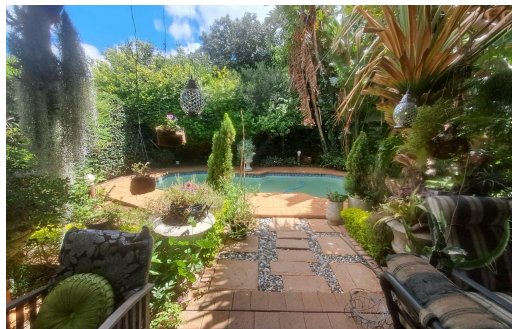

4

2

-

R1,685,000

House For Sale in Montana Park

FLOOR SIZE	166m ²	GARAGES	-
LAND SIZE	601m ²	PARKINGS	2
BEDROOMS	4	FLATLETS	-
BATHROOMS	2	DOMESTIC ACCOM.	-
KITCHENS	1	POOL	Yes
LOUNGES	1	PETS ALLOWED	Yes
DINING ROOMS	1		
STUDIES	-		