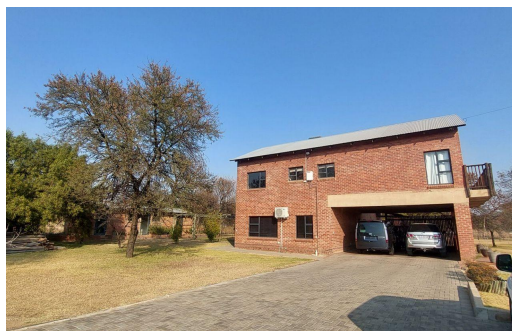

R4,800,000

Farm For Sale in Montana

LAND SIZE	10,000m²	GARAGES	-
BEDROOMS	3	PARKINGS	2
BATHROOMS	2.5	FLATLETS	1
KITCHENS	1	DOMESTIC ACCOM.	-
LOUNGES	1	PETS ALLOWED	Yes
DINING ROOMS	1		
STUDIES	-		

RATES R1 pm (Estimated)

Lindy Nel
0836340044

lindy@propertylaunch.co.za