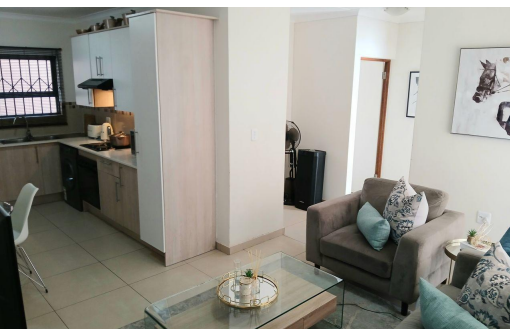

🛏 2

🚿 2

🚗 -

R899,000

Townhouse For Sale in Montana

FLOOR SIZE	72m ²	GARAGES	-
LAND SIZE	175m ²	PARKINGS	1
BEDROOMS	2	FLATLETS	-
BATHROOMS	2	DOMESTIC ACCOM.	-
KITCHENS	1		
LOUNGES	1		
DINING ROOMS	1		
STUDIES	-		