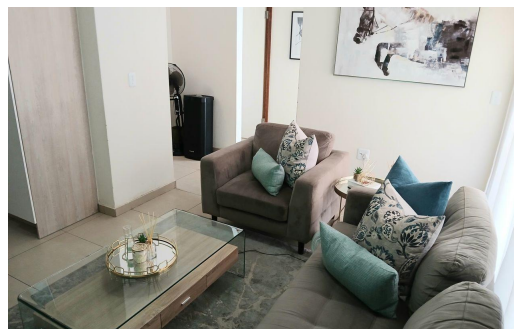

🛏 2

🚿 2

🚗 -

R899,000

Townhouse For Sale in Montana

FLOOR SIZE	72m ²	GARAGES	-
LAND SIZE	175m ²	PARKINGS	1
BEDROOMS	2	FLATLETS	-
BATHROOMS	2	DOMESTIC ACCOM.	-
KITCHENS	1		
LOUNGES	1		
DINING ROOMS	1		
STUDIES	-		