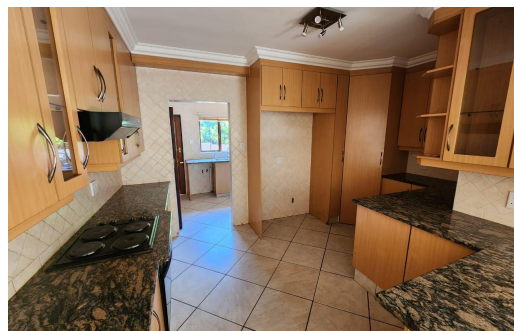

4

3.5

2

R2,850,000

House For Sale in Montana

FLOOR SIZE	302m ²	GARAGES	2
LAND SIZE	502m ²	PARKINGS	-
BEDROOMS	4	FLATLETS	-
BATHROOMS	3.5	DOMESTIC ACCOM.	-
KITCHENS	1	PETS ALLOWED	Yes
LOUNGES	2		
DINING ROOMS	1		
STUDIES	-		