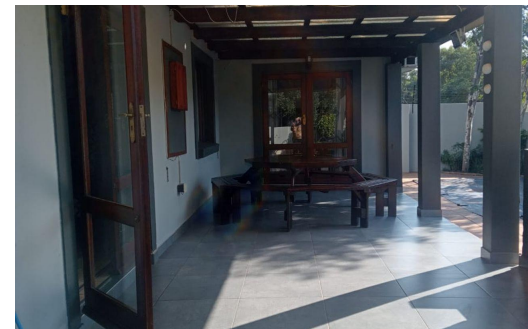

 2

 2

 2

R1,590,000 Simplex For Sale in Montana

LAND SIZE	340m ²	GARAGES	2
BEDROOMS	2	PARKINGS	2
BATHROOMS	2	FLATLETS	-
KITCHENS	1	DOMESTIC ACCOM.	-
LOUNGES	1	POOL	Yes
DINING ROOMS	1	PETS ALLOWED	Yes
STUDIES	-		