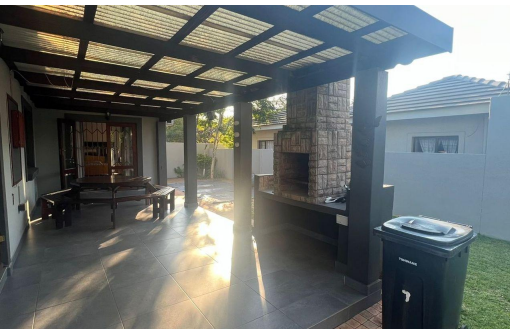

 2

 2

 2

R1,590,000 Simplex For Sale in Montana

LAND SIZE	340m ²	GARAGES	2
BEDROOMS	2	PARKINGS	2
BATHROOMS	2	FLATLETS	-
KITCHENS	1	DOMESTIC ACCOM.	-
LOUNGES	1	POOL	Yes
DINING ROOMS	1	PETS ALLOWED	Yes
STUDIES	-		