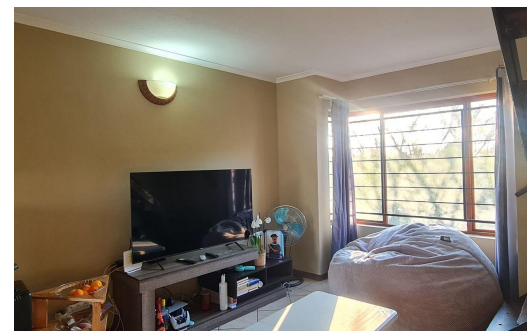

 2

 1

 -

R625,000

Apartment For Sale in Montana Tuine

FLOOR SIZE	57m ²	GARAGES	-
BEDROOMS	2	PARKINGS	1
BATHROOMS	1	FLATLETS	-
KITCHENS	1	DOMESTIC ACCOM.	-
LOUNGES	1	POOL	Yes
DINING ROOMS	-		
STUDIES	-		

RATES R319.56 pm (Estimated)
LEVY R1,733.34 pm