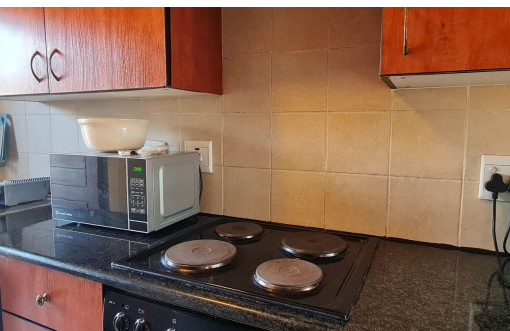

 2

 1

 -

R625,000

Apartment For Sale in Montana Tuine

FLOOR SIZE	57m ²	GARAGES	-
BEDROOMS	2	PARKINGS	1
BATHROOMS	1	FLATLETS	-
KITCHENS	1	DOMESTIC ACCOM.	-
LOUNGES	1	POOL	Yes
DINING ROOMS	-		
STUDIES	-		

RATES R319.56 pm (Estimated)
LEVY R1,733.34 pm