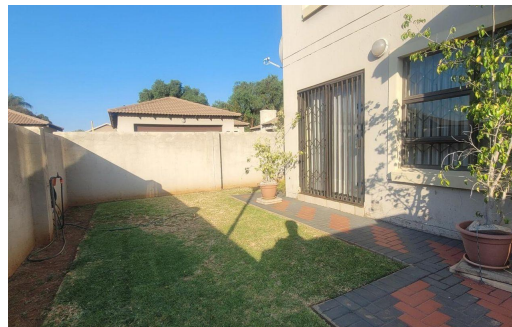

R1,370,000

Townhouse For Sale in Montana

FLOOR SIZE	136m²	GARAGES	2
LAND SIZE	1m²	PARKINGS	-
BEDROOMS	3	FLATLETS	-
BATHROOMS	2	DOMESTIC ACCOM.	-
KITCHENS	1	PETS ALLOWED	Yes
LOUNGES	1		
DINING ROOMS	1		
STUDIES	-		

RATES	R968 pm (Estimated)
LEVY	R1,598 pm

Lindy Nel
0836340044
lindy@propertylaunch.co.za