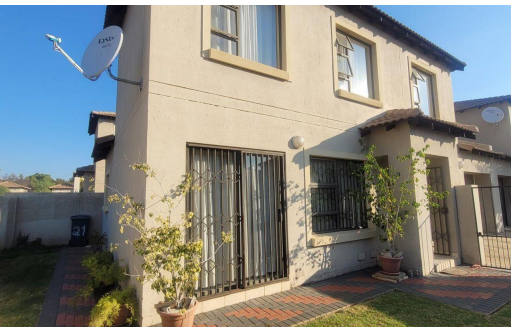

R1,370,000

Townhouse For Sale in Montana

FLOOR SIZE	136m²	GARAGES	2
LAND SIZE	1m²	PARKINGS	-
BEDROOMS	3	FLATLETS	-
BATHROOMS	2	DOMESTIC ACCOM.	-
KITCHENS	1	PETS ALLOWED	Yes
LOUNGES	1		
DINING ROOMS	1		
STUDIES	-		

RATES	R968 pm (Estimated)
LEVY	R1,598 pm

Lindy Nel
0836340044
lindy@propertylaunch.co.za