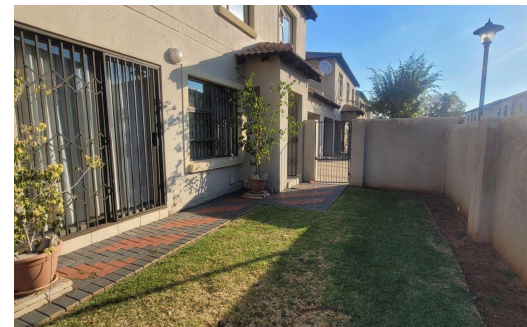

R1,370,000

Townhouse For Sale in Montana

FLOOR SIZE	136m²	GARAGES	2
LAND SIZE	1m²	PARKINGS	-
BEDROOMS	3	FLATLETS	-
BATHROOMS	2	DOMESTIC ACCOM.	-
KITCHENS	1	PETS ALLOWED	Yes
LOUNGES	1		
DINING ROOMS	1		
STUDIES	-		

RATES	R968 pm (Estimated)
LEVY	R1,598 pm

Lindy Nel
0836340044
lindy@propertylaunch.co.za