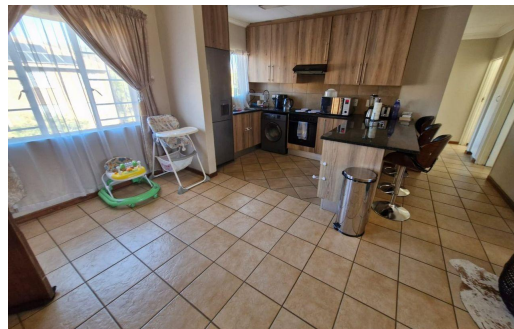

 3

 2

 -

R950,000

Apartment For Sale in Annlin

FLOOR SIZE	115m ²	GARAGES	-
LAND SIZE	1m ²	PARKINGS	2
BEDROOMS	3	FLATLETS	-
BATHROOMS	2	DOMESTIC ACCOM.	-
KITCHENS	1		
LOUNGES	1		
DINING ROOMS	1		
STUDIES	-		