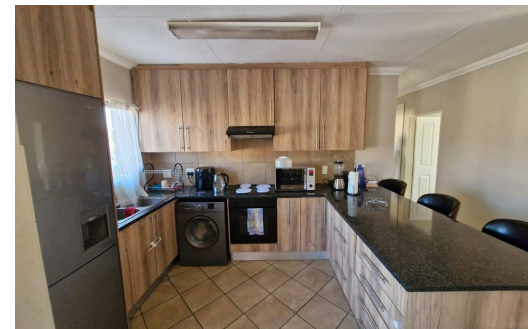

 3

 2

 -

R950,000

Apartment For Sale in Annlin

FLOOR SIZE	115m ²	GARAGES	-
LAND SIZE	1m ²	PARKINGS	2
BEDROOMS	3	FLATLETS	-
BATHROOMS	2	DOMESTIC ACCOM.	-
KITCHENS	1		
LOUNGES	1		
DINING ROOMS	1		
STUDIES	-		