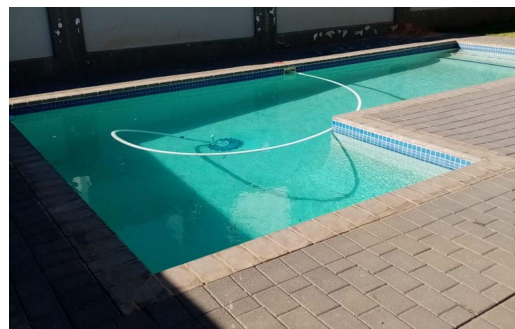

4

3

1

R2,899,000

House For Sale in Zambezi Manor Lifestyle Estate

FLOOR SIZE	259m ²	GARAGES	1
LAND SIZE	500m ²	PARKINGS	-
BEDROOMS	4	FLATLETS	-
BATHROOMS	3	DOMESTIC ACCOM.	-
KITCHENS	1	POOL	Yes
LOUNGES	1	PETS ALLOWED	Yes
DINING ROOMS	1		
STUDIES	-		