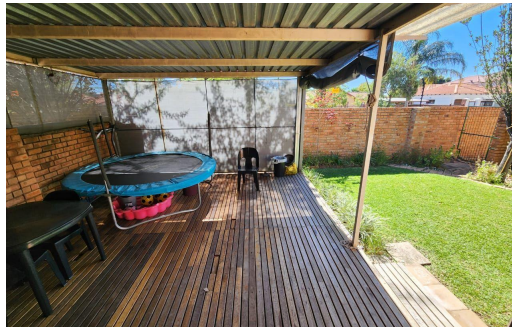

 3

 2

 2

R1,170,000

Townhouse For Sale in Annlin

BEDROOMS	3	GARAGES	2
BATHROOMS	2	PARKINGS	-
KITCHENS	1	FLATLETS	-
LOUNGES	1	DOMESTIC ACCOM.	-
DINING ROOMS	1	PETS ALLOWED	Yes
STUDIES	-		

RATES R560 pm (Estimated)
LEVY R1,956 pm