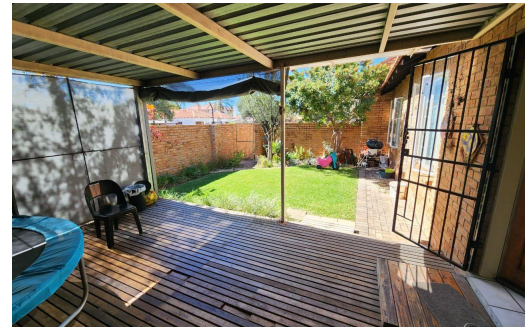

 3

 2

 2

R1,170,000

Townhouse For Sale in Annlin

BEDROOMS	3	GARAGES	2
BATHROOMS	2	PARKINGS	-
KITCHENS	1	FLATLETS	-
LOUNGES	1	DOMESTIC ACCOM.	-
DINING ROOMS	1	PETS ALLOWED	Yes
STUDIES	-		

RATES R560 pm (Estimated)
LEVY R1,956 pm