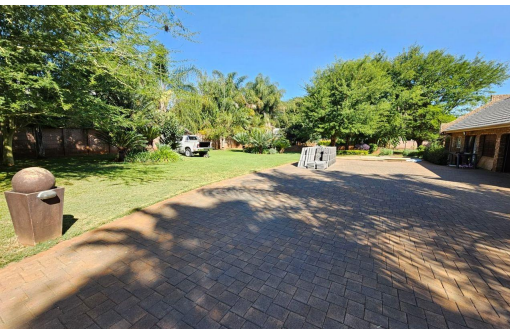

5

4

3

R5,250,000

Farm For Sale in Doornpoort

FLOOR SIZE	615m ²	GARAGES	3
LAND SIZE	5,000m ²	PARKINGS	3
BEDROOMS	5	FLATLETS	1
BATHROOMS	4	DOMESTIC ACCOM.	-
KITCHENS	2	POOL	Yes
LOUNGES	1	PETS ALLOWED	Yes
DINING ROOMS	1		
STUDIES	1		