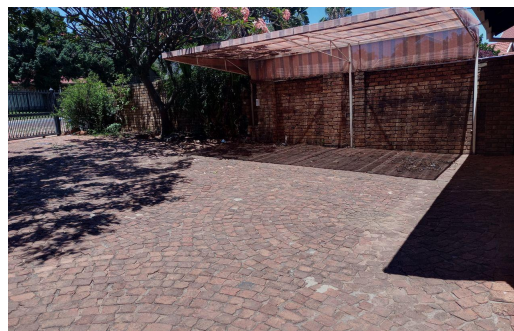

## R11,500 pm House To Let in Montana Park

<b>BEDROOMS</b>	3	<b>GARAGES</b>	2
<b>BATHROOMS</b>	2	<b>PARKINGS</b>	4
<b>KITCHENS</b>	1	<b>FLATLETS</b>	-
<b>LOUNGES</b>	1	<b>DOMESTIC ACCOM.</b>	-
<b>DINING ROOMS</b>	1	<b>PETS ALLOWED</b>	Yes
<b>STUDIES</b>	-		