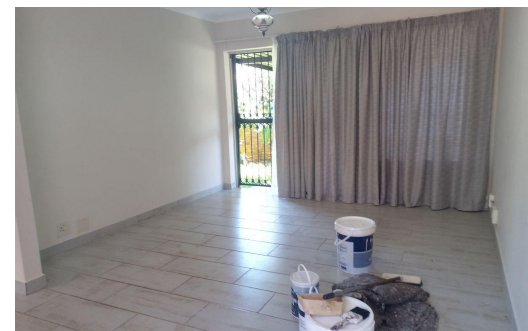

## R11,500 pm House To Let in Montana Park

<b>BEDROOMS</b>	3	<b>GARAGES</b>	2
<b>BATHROOMS</b>	2	<b>PARKINGS</b>	4
<b>KITCHENS</b>	1	<b>FLATLETS</b>	-
<b>LOUNGES</b>	1	<b>DOMESTIC ACCOM.</b>	-
<b>DINING ROOMS</b>	1	<b>PETS ALLOWED</b>	Yes
<b>STUDIES</b>	-		