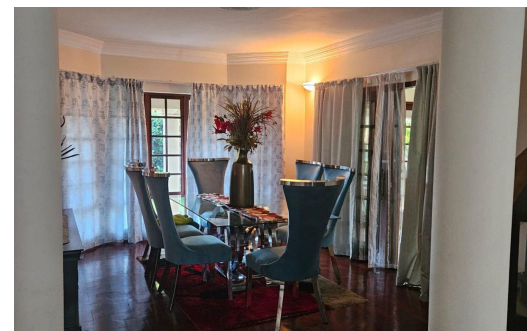

 3

 3

 2

R21,500 pm House To Let in Montana Park

BEDROOMS	3	GARAGES	2
BATHROOMS	3	PARKINGS	2
KITCHENS	1	FLATLETS	-
LOUNGES	2	DOMESTIC ACCOM.	1
DINING ROOMS	1	PETS ALLOWED	Yes
STUDIES	-		

Melisha Alberts
0833893056
melisha@propertylegends.co.za