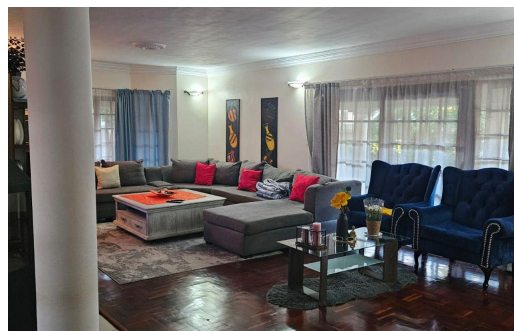

 3

 3

 2

R21,500 pm House To Let in Montana Park

BEDROOMS	3	GARAGES	2
BATHROOMS	3	PARKINGS	2
KITCHENS	1	FLATLETS	-
LOUNGES	2	DOMESTIC ACCOM.	1
DINING ROOMS	1	PETS ALLOWED	Yes
STUDIES	-		

Melisha Alberts
0833893056
melisha@propertylegends.co.za