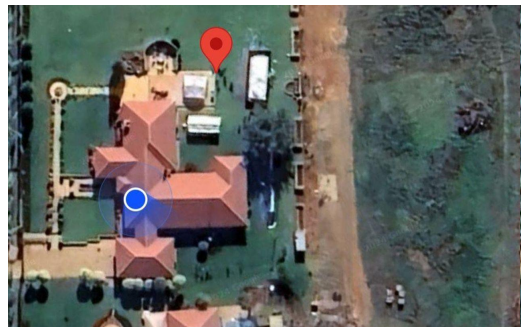

-  5
-  4
-  4

R5,950,000

Small Holding For Sale in Kameeldrift East

LAND SIZE	1.10Ha	GARAGES	4
BEDROOMS	5	PARKINGS	2
BATHROOMS	4	FLATLETS	-
KITCHENS	1	DOMESTIC ACCOM.	4
LOUNGES	1	PETS ALLOWED	Yes
DINING ROOMS	1		
STUDIES	-		