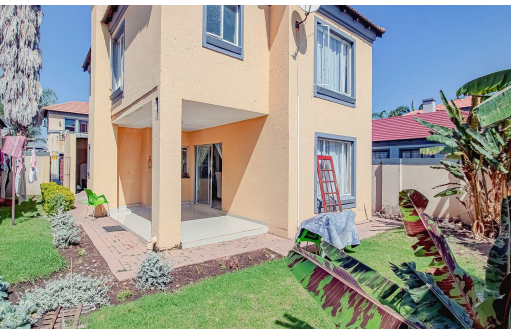

3

2.5

2

R1,580,000

House For Sale in Montana

FLOOR SIZE	1m ²	GARAGES	2
LAND SIZE	305m ²	PARKINGS	1
BEDROOMS	3	FLATLETS	-
BATHROOMS	2.5	DOMESTIC ACCOM.	-
KITCHENS	1	PETS ALLOWED	Yes
LOUNGES	1		
DINING ROOMS	1		
STUDIES	-		