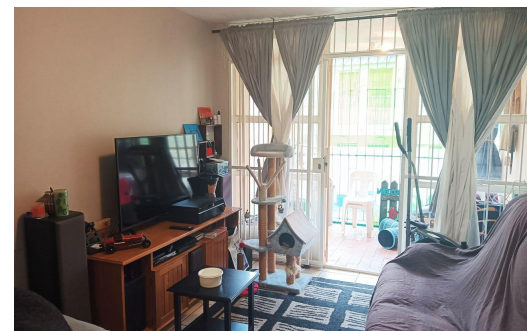

2

1.5

-

R830,000

Townhouse For Sale in Moreleta Park

FLOOR SIZE	66m ²	GARAGES	-
BEDROOMS	2	PARKINGS	2
BATHROOMS	1.5	FLATLETS	-
KITCHENS	1	DOMESTIC ACCOM.	-
LOUNGES	1	PETS ALLOWED	Yes
DINING ROOMS	1		
STUDIES	-		