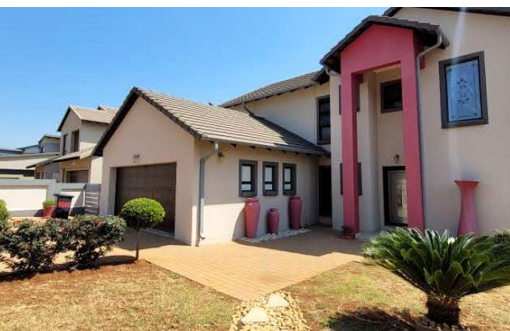

5

3

2

R3,400,000 House For Sale in Montana

FLOOR SIZE	320m ²	GARAGES	2
LAND SIZE	512m ²	PARKINGS	2
BEDROOMS	5	FLATLETS	-
BATHROOMS	3	DOMESTIC ACCOM.	1
KITCHENS	1	PETS ALLOWED	Yes
LOUNGES	1		
DINING ROOMS	1		
STUDIES	1		