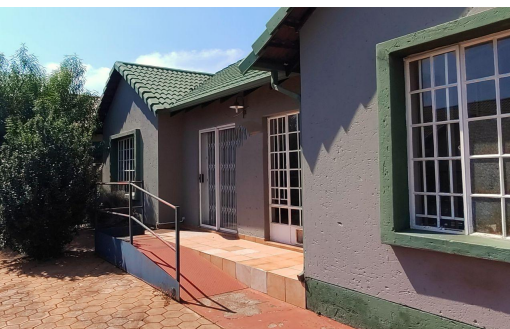

 3

 2

 2

R1,165,000

Townhouse For Sale in Annlin

FLOOR SIZE	215m ²	GARAGES	2
LAND SIZE	400m ²	PARKINGS	2
BEDROOMS	3	FLATLETS	-
BATHROOMS	2	DOMESTIC ACCOM.	-
KITCHENS	1	PETS ALLOWED	Yes
LOUNGES	1		
DINING ROOMS	1		
STUDIES	-		