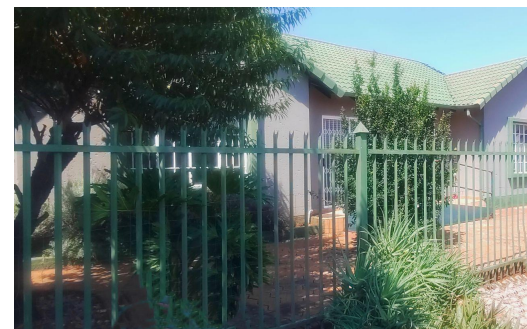

 3

 2

 2

R1,165,000

Townhouse For Sale in Annlin

FLOOR SIZE	215m ²	GARAGES	2
LAND SIZE	400m ²	PARKINGS	2
BEDROOMS	3	FLATLETS	-
BATHROOMS	2	DOMESTIC ACCOM.	-
KITCHENS	1	PETS ALLOWED	Yes
LOUNGES	1		
DINING ROOMS	1		
STUDIES	-		