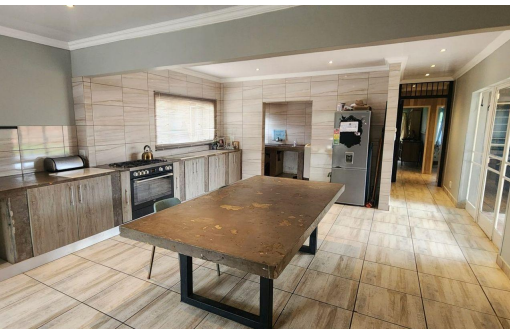

 4

 3

 -

R1,550,000

House For Sale in Annlin

FLOOR SIZE	1m ²	GARAGES	-
LAND SIZE	1,000m ²	PARKINGS	3
BEDROOMS	4	FLATLETS	1
BATHROOMS	3	DOMESTIC ACCOM.	-
KITCHENS	1	PETS ALLOWED	Yes
LOUNGES	1		
DINING ROOMS	1		
STUDIES	-		