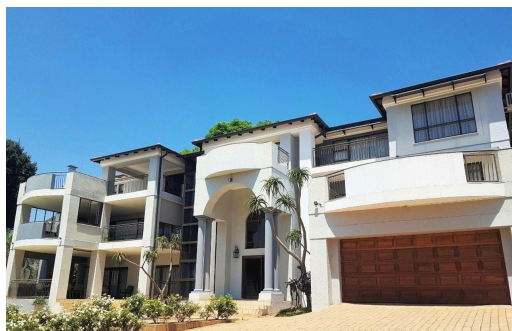

5

5.5

4

R6,995,000

House For Sale in Montana Park

FLOOR SIZE	1,037m ²	GARAGES	4
LAND SIZE	2,115m ²	PARKINGS	4
BEDROOMS	5	FLATLETS	-
BATHROOMS	5.5	DOMESTIC ACCOM.	1
KITCHENS	1	POOL	Yes
LOUNGES	3	PETS ALLOWED	Yes
DINING ROOMS	3		
STUDIES	1		