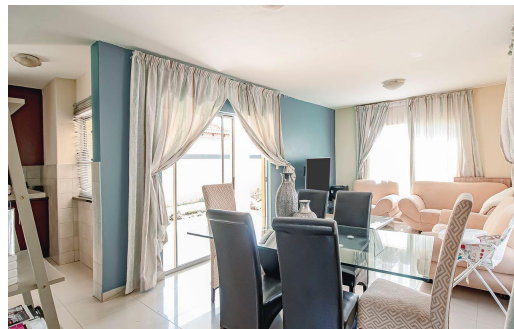

3

2.5

2

R1,580,000

House For Sale in Montana

FLOOR SIZE	1m ²	GARAGES	2
LAND SIZE	307m ²	PARKINGS	-
BEDROOMS	3	FLATLETS	-
BATHROOMS	2.5	DOMESTIC ACCOM.	-
KITCHENS	1	PETS ALLOWED	Yes
LOUNGES	1		
DINING ROOMS	1		
STUDIES	-		