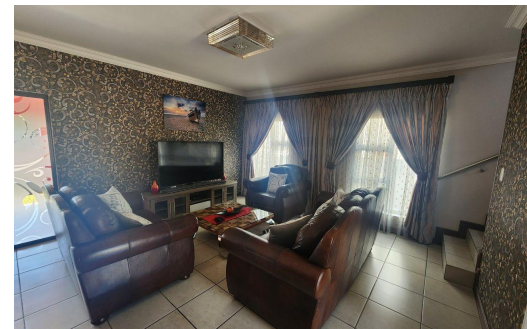

R2,800,000

House For Sale in Magalieskruin

FLOOR SIZE	320m²	GARAGES	2
LAND SIZE	512m²	PARKINGS	-
BEDROOMS	4	FLATLETS	-
BATHROOMS	2.5	DOMESTIC ACCOM.	1
KITCHENS	1	PETS ALLOWED	Yes
LOUNGES	1		
DINING ROOMS	1		
STUDIES	1		

RATES R2,445 pm (Estimated)
LEVY R2,030 pm

Lindy Nel
0836340044
lindy@propertylaunch.co.za