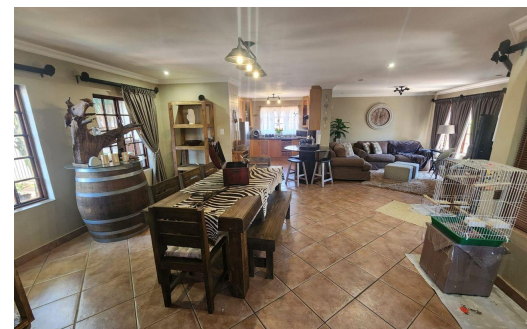

4

2.5

2

R2,599,000

House For Sale in Montana

FLOOR SIZE	300m ²	GARAGES	2
LAND SIZE	663m ²	PARKINGS	6
BEDROOMS	4	FLATLETS	-
BATHROOMS	2.5	DOMESTIC ACCOM.	-
KITCHENS	1	PETS ALLOWED	Yes
LOUNGES	1		
DINING ROOMS	1		
STUDIES	-		