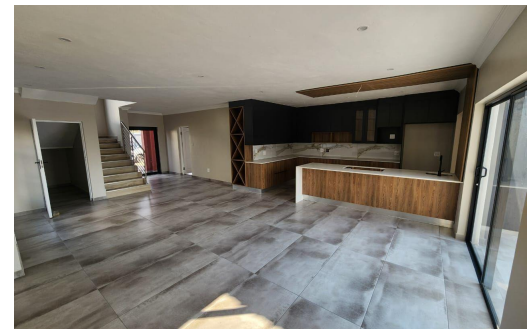

3

3

2

**R3,250,000**

House For Sale in Roodepark Eco Estate

|                     |                   |                        |     |
|---------------------|-------------------|------------------------|-----|
| <b>FLOOR SIZE</b>   | 240m <sup>2</sup> | <b>GARAGES</b>         | 2   |
| <b>LAND SIZE</b>    | 535m <sup>2</sup> | <b>PARKINGS</b>        | -   |
| <b>BEDROOMS</b>     | 3                 | <b>FLATLETS</b>        | -   |
| <b>BATHROOMS</b>    | 3                 | <b>DOMESTIC ACCOM.</b> | -   |
| <b>KITCHENS</b>     | 1                 | <b>PETS ALLOWED</b>    | Yes |
| <b>LOUNGES</b>      | 1                 |                        |     |
| <b>DINING ROOMS</b> | 1                 |                        |     |
| <b>STUDIES</b>      | 1                 |                        |     |