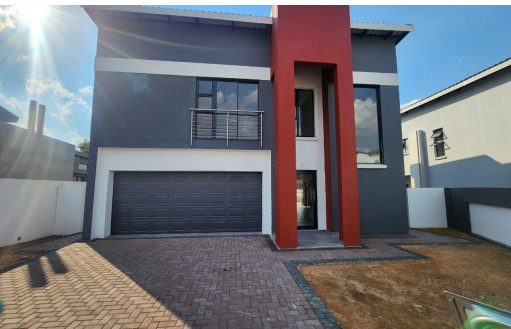

3

3

2

**R3,250,000**

House For Sale in Roodepark Eco Estate

|                     |                   |                        |     |
|---------------------|-------------------|------------------------|-----|
| <b>FLOOR SIZE</b>   | 240m <sup>2</sup> | <b>GARAGES</b>         | 2   |
| <b>LAND SIZE</b>    | 535m <sup>2</sup> | <b>PARKINGS</b>        | -   |
| <b>BEDROOMS</b>     | 3                 | <b>FLATLETS</b>        | -   |
| <b>BATHROOMS</b>    | 3                 | <b>DOMESTIC ACCOM.</b> | -   |
| <b>KITCHENS</b>     | 1                 | <b>PETS ALLOWED</b>    | Yes |
| <b>LOUNGES</b>      | 1                 |                        |     |
| <b>DINING ROOMS</b> | 1                 |                        |     |
| <b>STUDIES</b>      | 1                 |                        |     |