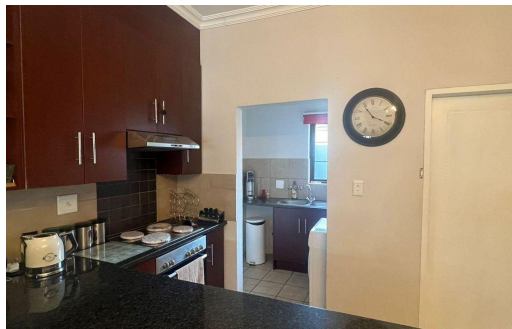

2

2

2

R1,590,000

House For Sale in Montana

FLOOR SIZE	1m ²	GARAGES	2
LAND SIZE	346m ²	PARKINGS	2
BEDROOMS	2	FLATLETS	-
BATHROOMS	2	DOMESTIC ACCOM.	-
KITCHENS	1	POOL	Yes
LOUNGES	1	PETS ALLOWED	Yes
DINING ROOMS	1		
STUDIES	-		