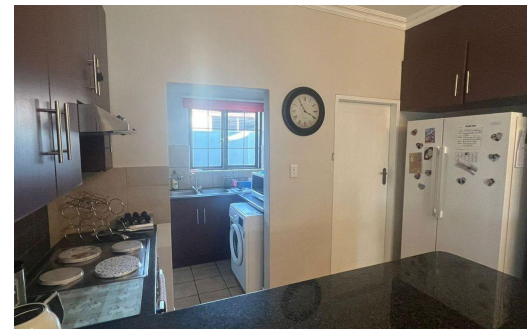

2

2

2

R1,590,000

House For Sale in Montana

FLOOR SIZE	1m ²	GARAGES	2
LAND SIZE	346m ²	PARKINGS	2
BEDROOMS	2	FLATLETS	-
BATHROOMS	2	DOMESTIC ACCOM.	-
KITCHENS	1	POOL	Yes
LOUNGES	1	PETS ALLOWED	Yes
DINING ROOMS	1		
STUDIES	-		