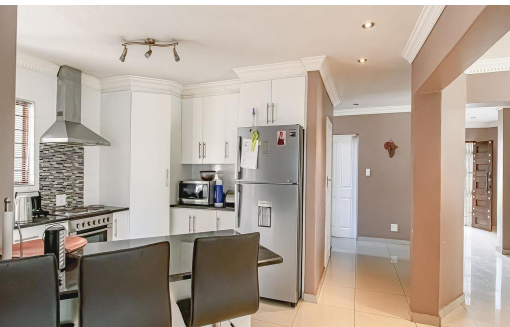

5

2.5

2

R2,599,000

House For Sale in Montana Park

FLOOR SIZE	1m ²	GARAGES	2
LAND SIZE	500m ²	PARKINGS	-
BEDROOMS	5	FLATLETS	-
BATHROOMS	2.5	DOMESTIC ACCOM.	-
KITCHENS	1	POOL	Yes
LOUNGES	2	PETS ALLOWED	Yes
DINING ROOMS	1		
STUDIES	-		