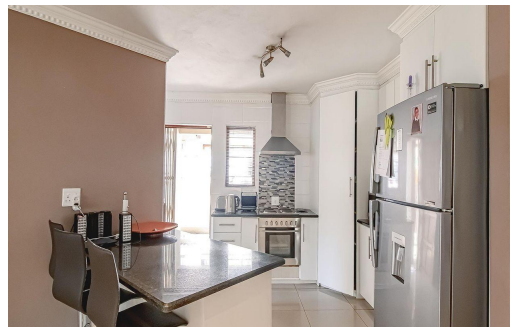

5

2.5

2

R2,599,000

House For Sale in Montana Park

FLOOR SIZE	1m ²	GARAGES	2
LAND SIZE	500m ²	PARKINGS	-
BEDROOMS	5	FLATLETS	-
BATHROOMS	2.5	DOMESTIC ACCOM.	-
KITCHENS	1	POOL	Yes
LOUNGES	2	PETS ALLOWED	Yes
DINING ROOMS	1		
STUDIES	-		