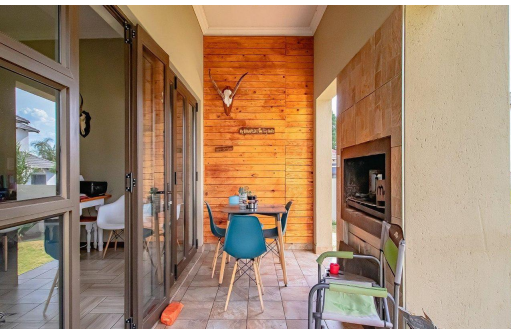

4

2.5

2

R21,900 pm

House To Let in Pebble Rock Golf Village

FLOOR SIZE	-	GARAGES	2
LAND SIZE	-	CARPORTS	-
BEDROOMS	4	FLATLETS	-
BATHROOMS	2.5	DOMESTIC ACCOM.	-
KITCHENS	1	POOL	Yes
LOUNGES	1	PETS ALLOWED	Yes
DINING ROOMS	1		
STUDIES	-		