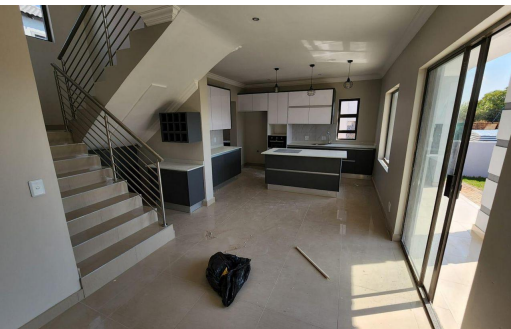

4

3

2

R3,099,000

House For Sale in Zambezi Manor Lifestyle Estate

FLOOR SIZE 247m²
LAND SIZE 406m²
BEDROOMS 4
BATHROOMS 3
KITCHENS 1
LOUNGES 2
DINING ROOMS 1
STUDIES -

GARAGES 2
PARKINGS -
FLATLETS -
DOMESTIC ACCOM. -
PETS ALLOWED Yes