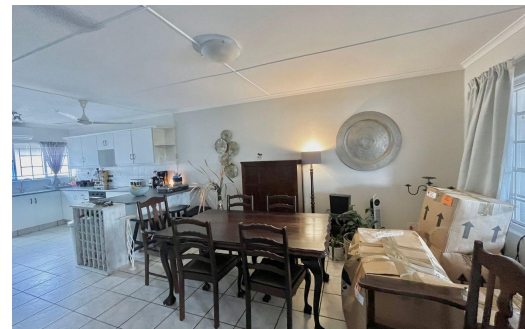

4

2

2

R26,000 pm  
Duet To Let in Ballito Central

LAND SIZE 774m<sup>2</sup>  
BEDROOMS 4  
BATHROOMS 2  
KITCHENS 1  
LOUNGES 1  
DINING ROOMS 1  
STUDIES -

GARAGES 2  
PARKINGS 2  
FLATLETS -  
DOMESTIC ACCOM. -  
POOL Yes  
PETS ALLOWED Yes