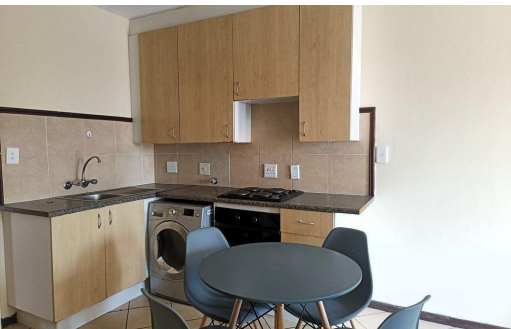

0.5

1

-

R320,000

Apartment For Sale in Theresapark

FLOOR SIZE	42m ²	GARAGES	-
LAND SIZE	1m ²	PARKINGS	1
BEDROOMS	0.5	FLATLETS	-
BATHROOMS	1	DOMESTIC ACCOM.	-
KITCHENS	1	POOL	Yes
LOUNGES	-		
DINING ROOMS	-		
STUDIES	-		