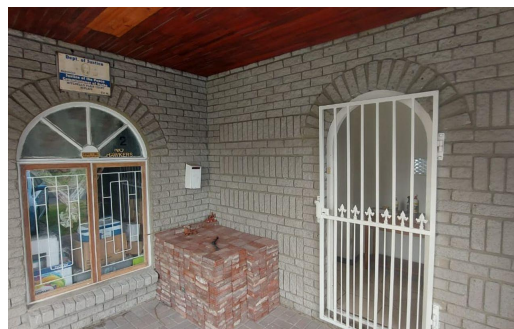

 5

 2.5

 1

R13,500 pm

House To Let in Rustdal

FLOOR SIZE	300m ²	GARAGES	1
LAND SIZE	629m ²	PARKINGS	2
BEDROOMS	5	FLATLETS	-
BATHROOMS	2.5	DOMESTIC ACCOM.	-
KITCHENS	1	PETS ALLOWED	Yes
LOUNGES	1		
DINING ROOMS	1		
STUDIES	1		