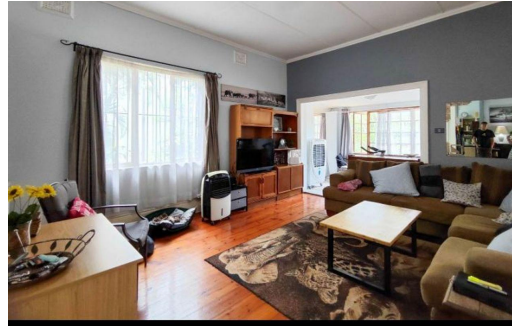

 2.5  
 2  
 1

**R1,130,000**

Apartment For Sale in Bulwer

<b>FLOOR SIZE</b>	127m <sup>2</sup>	<b>GARAGES</b>	1
<b>LAND SIZE</b>	943m <sup>2</sup>	<b>PARKINGS</b>	2
<b>BEDROOMS</b>	2.5	<b>FLATLETS</b>	-
<b>BATHROOMS</b>	2	<b>DOMESTIC ACCOM.</b>	1
<b>KITCHENS</b>	1	<b>PETS ALLOWED</b>	Yes
<b>LOUNGES</b>	1		
<b>DINING ROOMS</b>	1		
<b>STUDIES</b>	-		