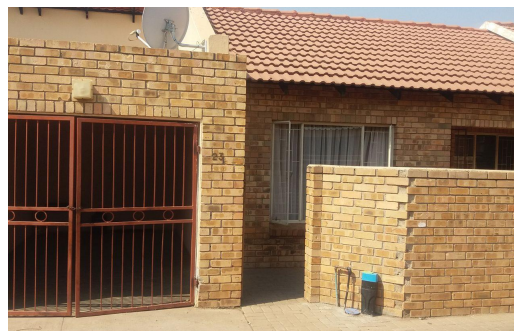

 3

 2

 1

R8,000 pm
Townhouse To Let in Penina Park

BEDROOMS	3	GARAGES	1
BATHROOMS	2	PARKINGS	-
KITCHENS	1	FLATLETS	-
LOUNGES	1	DOMESTIC ACCOM.	-
DINING ROOMS	-		
STUDIES	-		

James Mhone
0607284552
jamesm@just.property