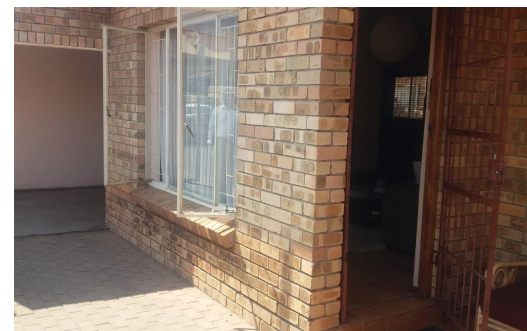

 3

 2

 1

R8,000 pm
Townhouse To Let in Penina Park

BEDROOMS	3	GARAGES	1
BATHROOMS	2	PARKINGS	-
KITCHENS	1	FLATLETS	-
LOUNGES	1	DOMESTIC ACCOM.	-
DINING ROOMS	-		
STUDIES	-		

James Mhone
0607284552
jamesm@just.property