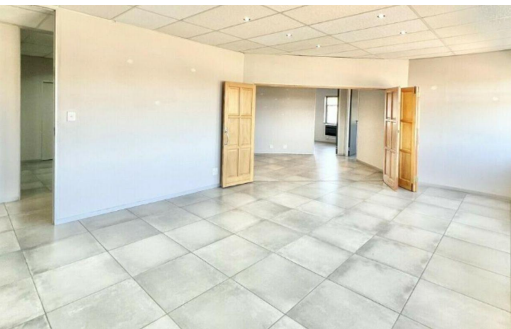

 -
 4

R135.62 per m²
158m² Office To Let in Faerie Glen

FLOOR SIZE	158m ²	COVERED PARKINGS	4
TITLE	Share Block		
ZONING	Commercial		

Michael Jabulani Gumpo
 061 491 4302
jabulanig@just.property