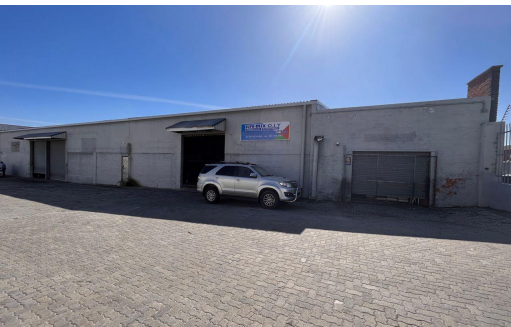

4
 -

R40 per m²

150m² Warehouse To Let in Neave Industrial

FLOOR SIZE	150m ²	OPEN PARKINGS	4
TITLE	Freehold		
ZONING	Industrial		
SECURITY	Yes		

Meryl Connett
 082 372 3078
 merylc@just.property