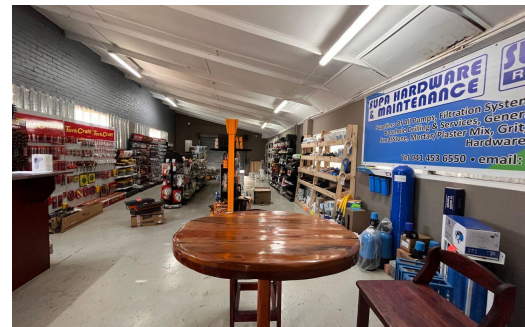

4
 -

R40 per m²

150m² Warehouse To Let in Neave Industrial

FLOOR SIZE	150m ²	OPEN PARKINGS	4
TITLE	Freehold		
ZONING	Industrial		
SECURITY	Yes		

Meryl Connett
 082 372 3078
 merylc@just.property