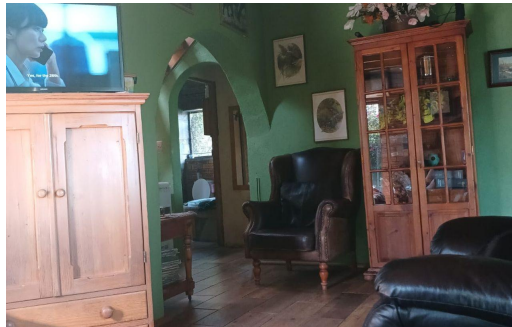

Car icon -
House with car icon -

R6,400,000

45,510m² Small Holding For Sale in Paarl Rural

LAND SIZE 45,510m²
FLOOR SIZE 400m²
ZONING Agricultural
AIR CONDITIONING Yes

RATES R1,965 pm (Estimated)

Ethan Mc Pherson
074 898 8904
ethanmp@just.property