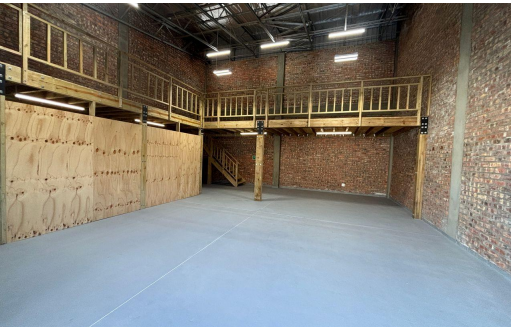

 2

 -

R100 per m²

145m² Warehouse To Let in Fairview

FLOOR SIZE	145m ²	OPEN PARKINGS	2
TITLE	Freehold		
ZONING	Industrial		

Meryl Connett
082 372 3078
merylc@just.property