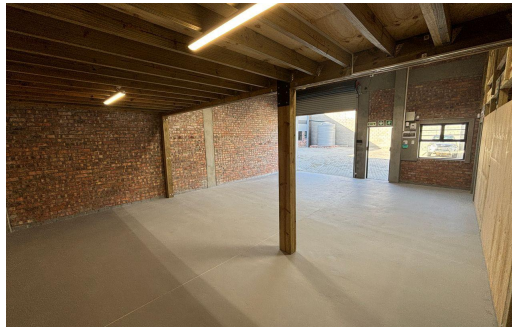

 2

 -

R100 per m²

145m² Warehouse To Let in Fairview

FLOOR SIZE	145m ²	OPEN PARKINGS	2
TITLE	Freehold		
ZONING	Industrial		

Meryl Connett
082 372 3078
merylc@just.property