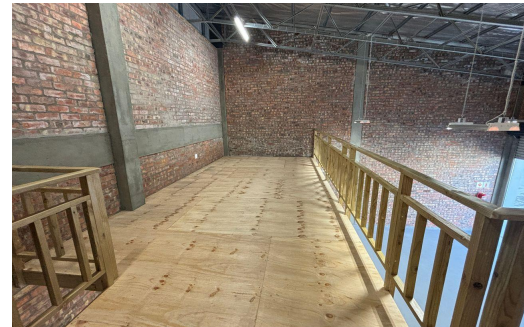

 2

 -

R100 per m²

145m² Warehouse To Let in Fairview

FLOOR SIZE	145m ²	OPEN PARKINGS	2
TITLE	Freehold		
ZONING	Industrial		

Meryl Connett
082 372 3078
merylc@just.property