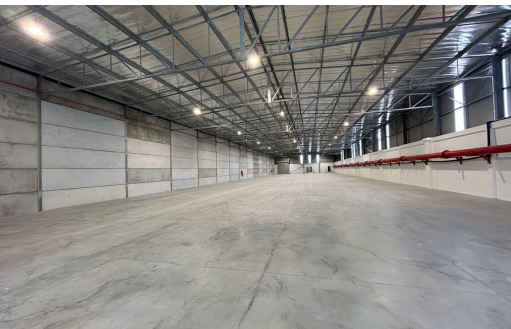

 10

 -

R50 per m²

1,911m² Warehouse To Let in Sidwell

FLOOR SIZE	1,911m ²	OPEN PARKINGS	10
TITLE	Freehold		
ZONING	Industrial		
SECURITY	Yes		

Mark Connett
082 698 1019
markc@just.property