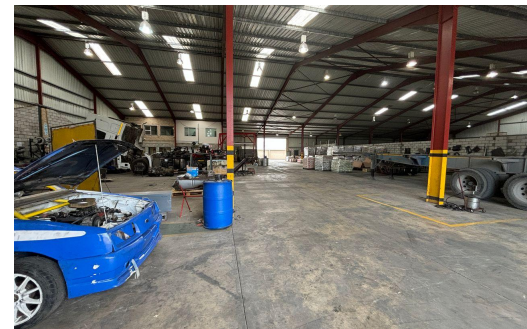

8

-

R48 per m²

1,200m² Warehouse To Let in Greenbushes Industrial Park

FLOOR SIZE	1,200m ²	OPEN PARKINGS	8
TITLE	Freehold	POWER (3 PHASE)	Yes
ZONING	Industrial		
SECURITY	Yes		
AIR CONDITIONING	Yes		

Meryl Connett
082 372 3078
merylc@just.property