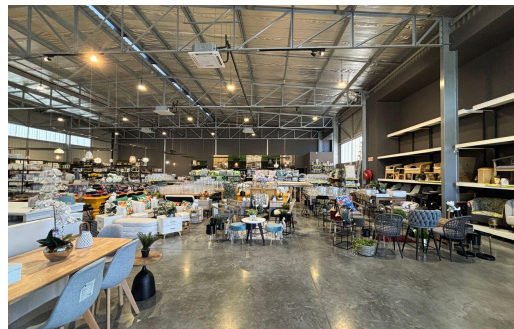

R110 per m²

1,550m² Warehouse To Let in Fairview

FLOOR SIZE 1,550m²
TITLE Freehold
ZONING Industrial
SECURITY Yes
AIR CONDITIONING Yes

OPEN PARKINGS 20
POWER (3 PHASE) Yes

Meryl Connett
082 372 3078
merylc@just.property