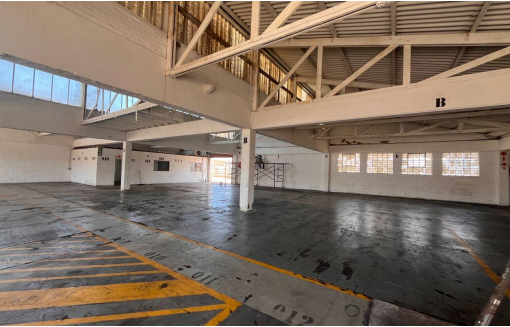

15

-

R34.61 per m²

1,300m² Warehouse To Let in Deal Party

FLOOR SIZE 1,300m²
TITLE Freehold
ZONING Industrial
SECURITY Yes
AIR CONDITIONING Yes

OPEN PARKINGS 15
POWER (3 PHASE) Yes

Meryl Connett
 082 372 3078
 merylc@just.property