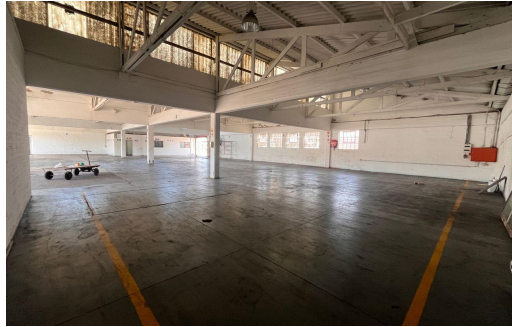

15

-

R34.61 per m²

1,300m² Warehouse To Let in Deal Party

FLOOR SIZE 1,300m²
TITLE Freehold
ZONING Industrial
SECURITY Yes
AIR CONDITIONING Yes

OPEN PARKINGS 15
POWER (3 PHASE) Yes

Meryl Connett
 082 372 3078
 merylc@just.property