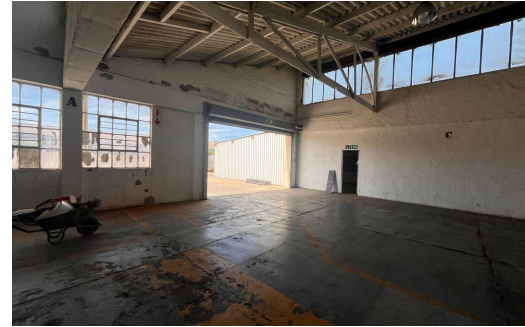

15

-

R34.61 per m²

1,300m² Warehouse To Let in Deal Party

FLOOR SIZE 1,300m²
TITLE Freehold
ZONING Industrial
SECURITY Yes
AIR CONDITIONING Yes

OPEN PARKINGS 15
POWER (3 PHASE) Yes

Meryl Connett
 082 372 3078
 merylc@just.property