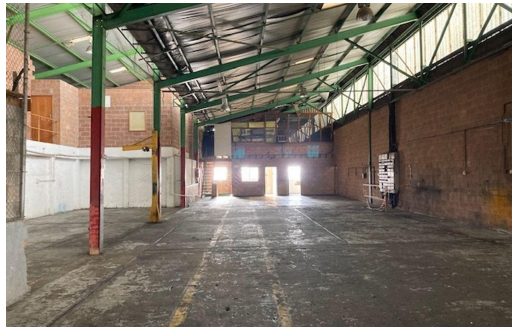

R40 per m²

457m² Warehouse To Let in Korsten

FLOOR SIZE 457m²
TITLE Freehold
ZONING Industrial

OPEN PARKINGS 6
POWER (3 PHASE) Yes

Sue Johnson
0711945083
suej@just.property