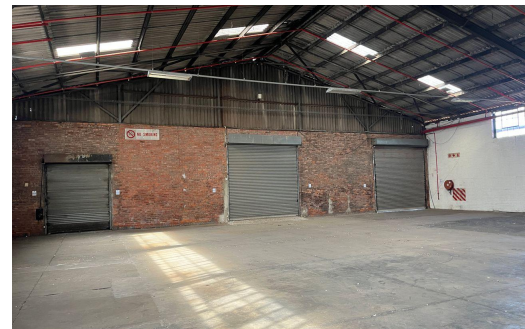


 10

 -

R35 per m²

4,020m² Warehouse To Let in Deal Party

FLOOR SIZE 4,020m²
TITLE Freehold
ZONING Industrial
SECURITY Yes

OPEN PARKINGS 10

Mark Connett
082 698 1019
markc@just.property