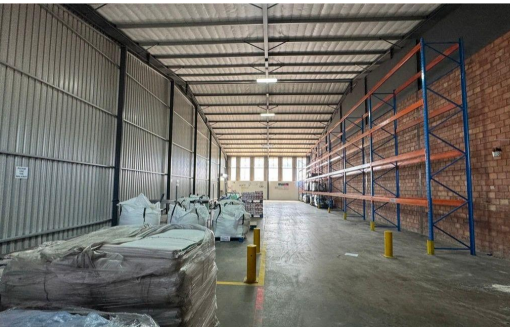

10

-

R59.74 per m²

1,331m² Warehouse To Let in Greenbushes

FLOOR SIZE 1,331m²
TITLE Freehold
ZONING Industrial
SECURITY Yes

OPEN PARKINGS 10
POWER (3 PHASE) Yes

Meryl Connett
 082 372 3078
 merylc@just.property