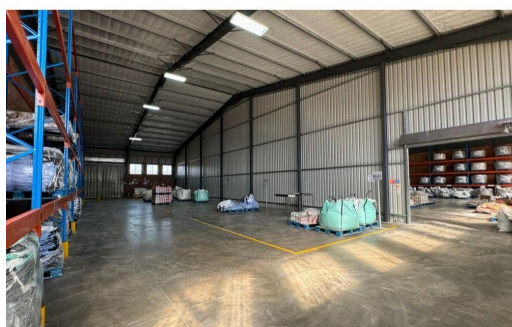

10

-

R59.74 per m²

1,331m² Warehouse To Let in Greenbushes

FLOOR SIZE 1,331m²
TITLE Freehold
ZONING Industrial
SECURITY Yes

OPEN PARKINGS 10
POWER (3 PHASE) Yes

Meryl Connett
 082 372 3078
 merylc@just.property