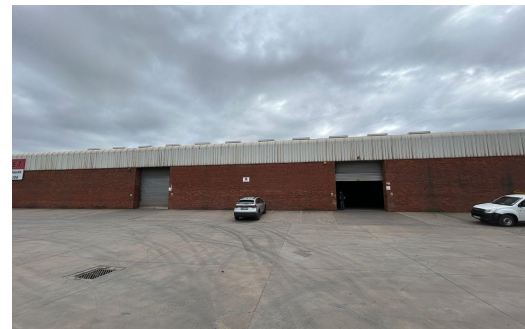

 10

 -

R35 per m²

1,050m² Warehouse To Let in Markman Industrial

FLOOR SIZE 1,050m²
TITLE Freehold
ZONING Industrial

OPEN PARKINGS 10

Mark Connett
082 698 1019
markc@just.property