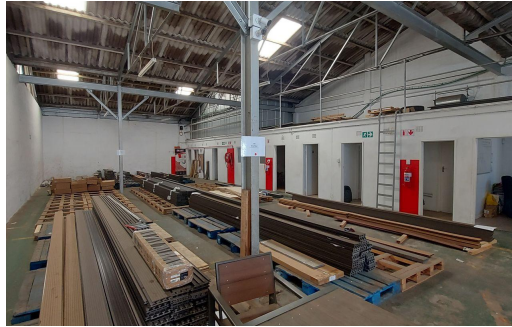

 6

 -

R40 per m²
320m² Warehouse To Let in North End

FLOOR SIZE 320m²
TITLE Freehold
ZONING Industrial

OPEN PARKINGS 6
POWER (3 PHASE) Yes

Christo Pretorius
 0826396556
 christopr@just.property