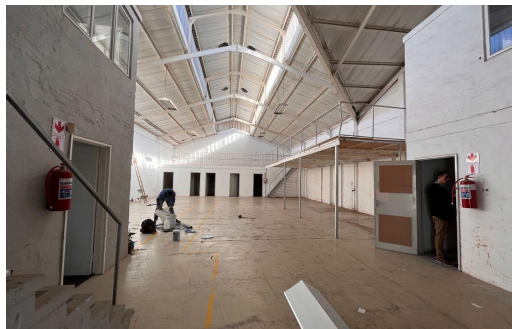

 6

 -

R45 per m²

350m² Warehouse To Let in Sidwell

FLOOR SIZE 350m²
TITLE Freehold
ZONING Industrial

OPEN PARKINGS 6
POWER (3 PHASE) Yes

Meryl Connett
082 372 3078
merylc@just.property