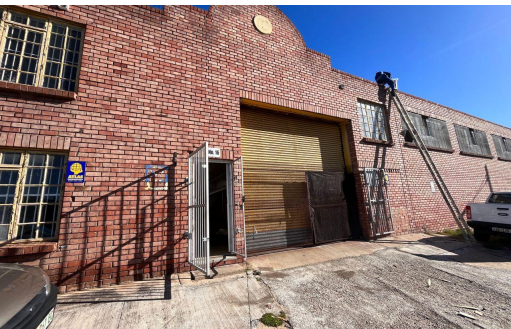

 6

 -

R45 per m²

350m² Warehouse To Let in Sidwell

FLOOR SIZE 350m²
TITLE Freehold
ZONING Industrial

OPEN PARKINGS 6
POWER (3 PHASE) Yes

Meryl Connett
082 372 3078
merylc@just.property