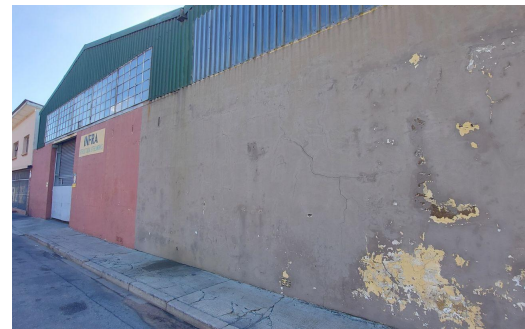

 6

R1,799,000

450m² Warehouse For Sale in Sidwell

LAND SIZE 525m²
FLOOR SIZE 450m²
TITLE Freehold
ZONING Industrial

OPEN PARKINGS 6

Christo Pretorius
0826396556
christopr@just.property