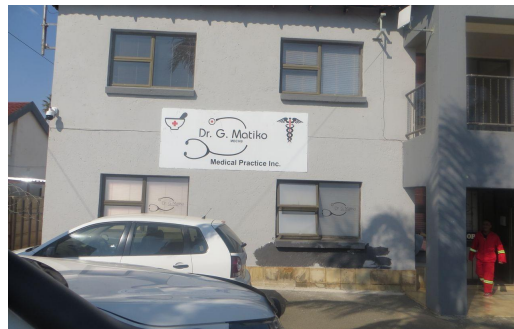

10

-

R156 per m²

25m² Business Centre To Let in Fochville

FLOOR SIZE	25m ²	OPEN PARKINGS	10
TITLE	Freehold		
ZONING	Commercial		
AIR CONDITIONING	Yes		

Angela De Souza
0670518213
angelads@just.property