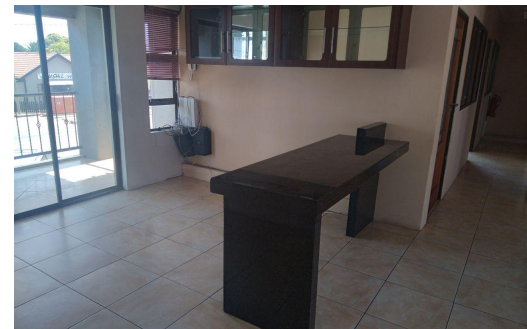

10

-

R156 per m²

25m² Business Centre To Let in Fochville

FLOOR SIZE	25m ²	OPEN PARKINGS	10
TITLE	Freehold		
ZONING	Commercial		
AIR CONDITIONING	Yes		

Angela De Souza
0670518213
angelads@just.property